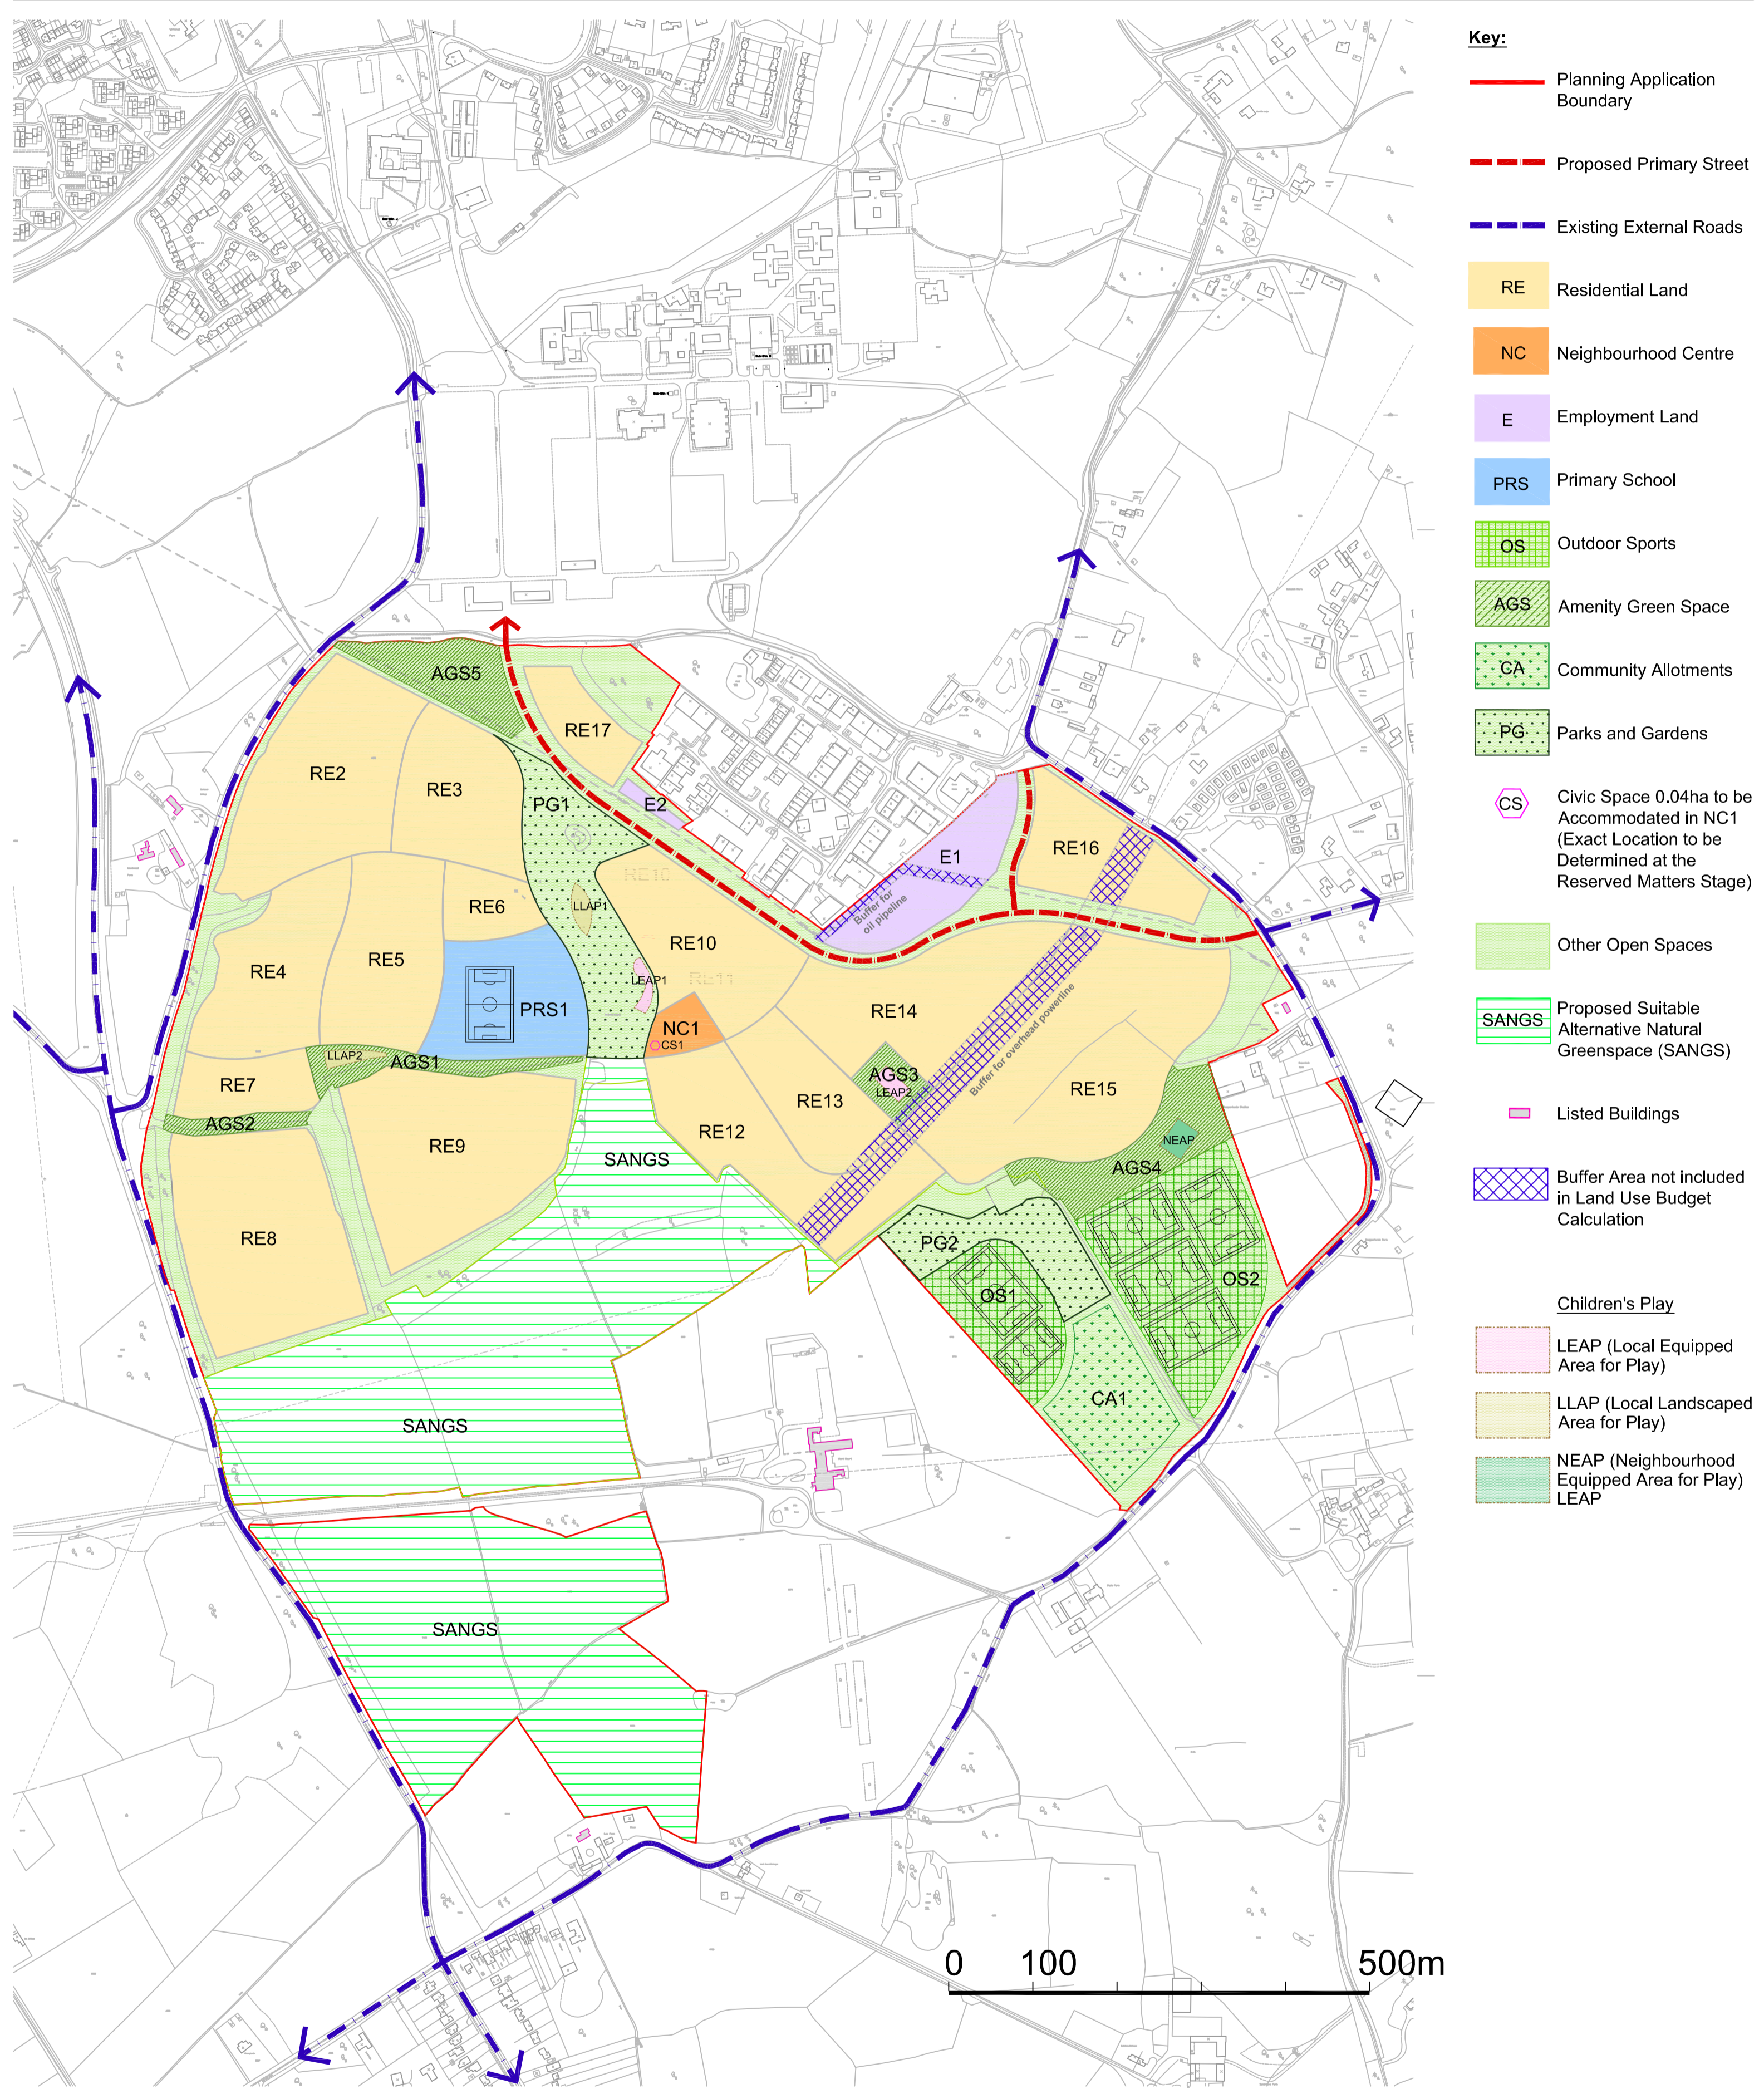

Hogwood Garden Village

Part of the Arborfield Garrison Strategic Development Location, Wokingham

Parameter Plan C: Land Use

This page is intentionally left blank